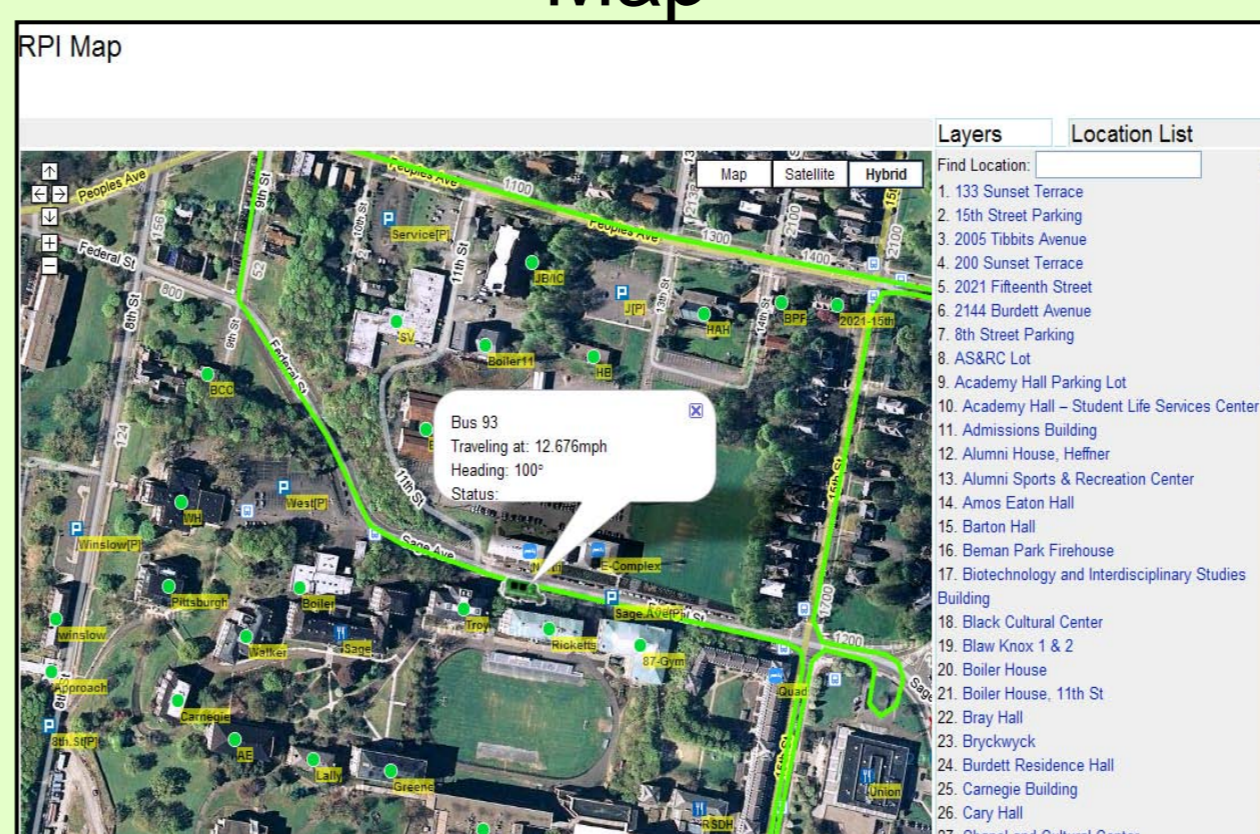

RDF DB

Facts about RSSEvent00000771

Has end time 19 March 2009 22:00

Has location DCC

Has room 308

Has start time 19 March 2009 20:00

Has title Adventureland

Wiki DB

```
[[ShowEvent
event title=Adventureland
event start time=Thu, March 19, 2009 8:00 PM
event end time=Thu, March 19, 2009 10:00 PM
event building=DCC
room=308
event type=Event
description= Free, FREE SNEAK PREVIEW of the upcoming movie ADVENTURELAND, and Wednesday between 5 and 7pm.
]]
```

Data Presentation

Map

Semantic Query

```
{{#vardefine: a
|{{#ask: [[Category:Event]] [[has end time::> {{LOCALMONTHNAME}} {{LOCALDAY}},{{LOCALYEAR}} 00:00
|? has location=|mainlabel=-|link=none]]}}
}}
{{#map_objects:
|{{#ask: [[Has alias:{{#var:a}}]]
|?Has LatLong |?Has URL |?Has short name |?Has service?FOAF:page |limit=200|link=none}}|0}}
```

User